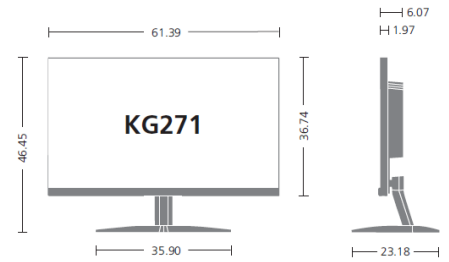

Adaptive-Sync
Support

Specifications

Panel	Model	KG271	KG271 A
	Display Size	27" H	
	Maximum Resolution and Refresh Rate	1920 x 1080 *@ 75Hz	1920 x 1080 @ 144Hz
	Glare	No	
	Response Time	1 ms	
	Contrast Ratio	100 million:1 max (ACM)	
	Brightness	300 nits (cd/m ²)	
	Viewing Angle	170° (H), 160° (V)	
	Colors	16.7 million	
Bits	6 bit + HiFRC		
System	Input Signal	VGA + HDMI + HDMI + SPK + Audio in + Audio out	DVI (Dual Link) + HDMI + DisplayPort(1.2) + SPK + Audio in + Audio out
	VESA Wall Mounting	100 x 100 mm	
	Speaker	2Wx2	
	Power Supply (100 - 240 V)	Internal	
	Tilt	-5° - 15°	
	Power Consumption	Off	TBD
	Sleep	TBD	
	On	TBD	

Usability enhancements

- Tilt: -5°~ 15°
- VESA mount support
- Multiple connecting features: VGA, DVI and HDMI

*75Hz only available on HDMI & Display port connectivity

Unit: cm

Full HD LED monitor

The 1920 x 1080 resolution of this LED monitor delivers excellent detail, making it perfect for advanced 1080p Full HD gaming, multimedia and productivity applications, providing advantages such as: